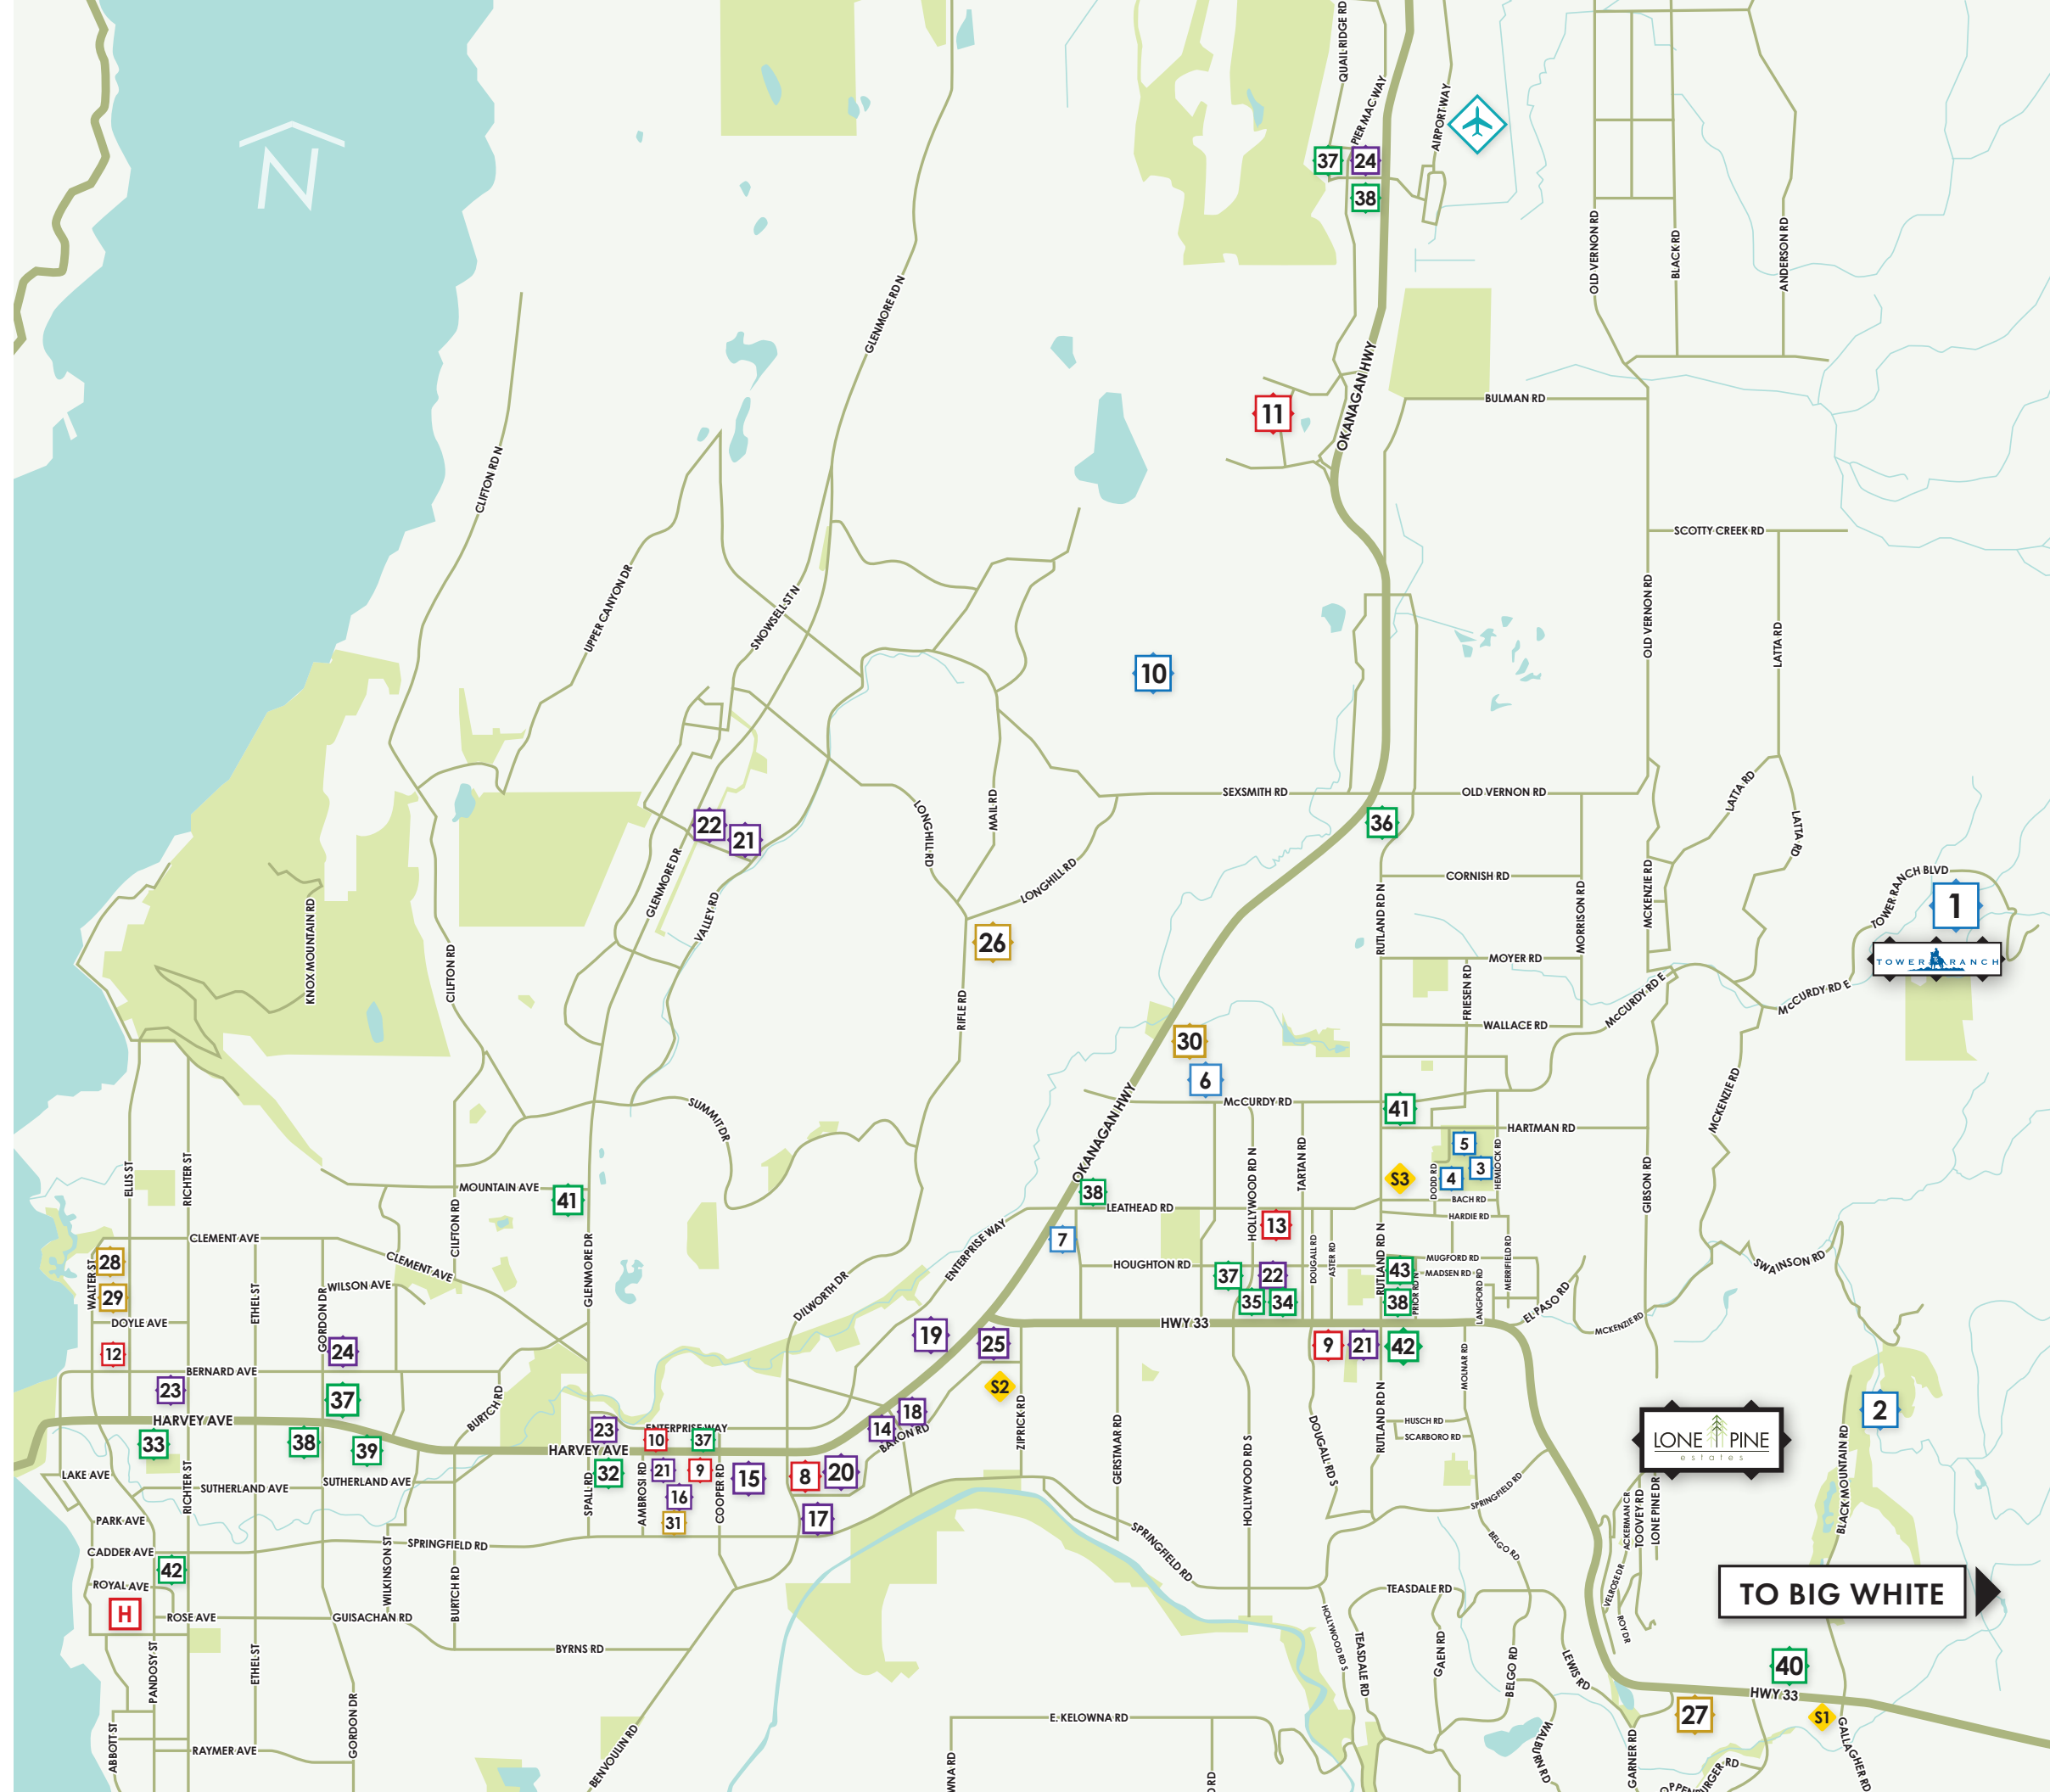

- X SHOPPING**
- 14 - Dilworth Shopping Centre
 - 15 - Orchard Park Shopping Centre
 - 16 - Orchard Plaza Shopping Centre
 - 17 - Kelowna Farmer's & Crafter's Market
 - 18 - Canadian Tire
 - 19 - Walmart
 - 20 - Real Canadian Superstore
 - 21 - Save On Foods
 - 22 - IGA
 - 23 - Safeway
 - 24 - Nester's Market
 - 25 - CostCo

- X ENTERTAINMENT & LEISURE**
- 26 - The Greenery Garden Centre
 - 27 - Okanagan Koi & Water Garden
 - 28 - Okanagan Wine & Orchards Museum
 - 29 - Okanagan Military Museum
 - 30 - Landmark Cinemas Grand 10
 - 31 - Cineplex Cinemas Orchard Plaza

- X RESTAURANTS & CONVENIENCE**
- 32 - Bluetail Sushi
 - 33 - Panago Pizza
 - 34 - KFC
 - 35 - McDonald's
 - 36 - Okanagan Pizza
 - 37 - Tim Horton's
 - 38 - Starbucks
 - 39 - Old Spaghetti Factory
 - 40 - Esso
 - 41 - Mac's
 - 42 - 7-Eleven
 - 43 - Domino's Pizza

X RESTAURANTS & CONVENIENCE

- 32 - Bluetail Sushi
- 33 - Panago Pizza
- 34 - KFC
- 35 - McDonald's
- 36 - Okanagan Pizza
- 37 - Tim Horton's
- 38 - Starbucks
- 39 - Old Spaghetti Factory
- 40 - Esso
- 41 - Mac's
- 42 - 7-Eleven
- 43 - Domino's Pizza